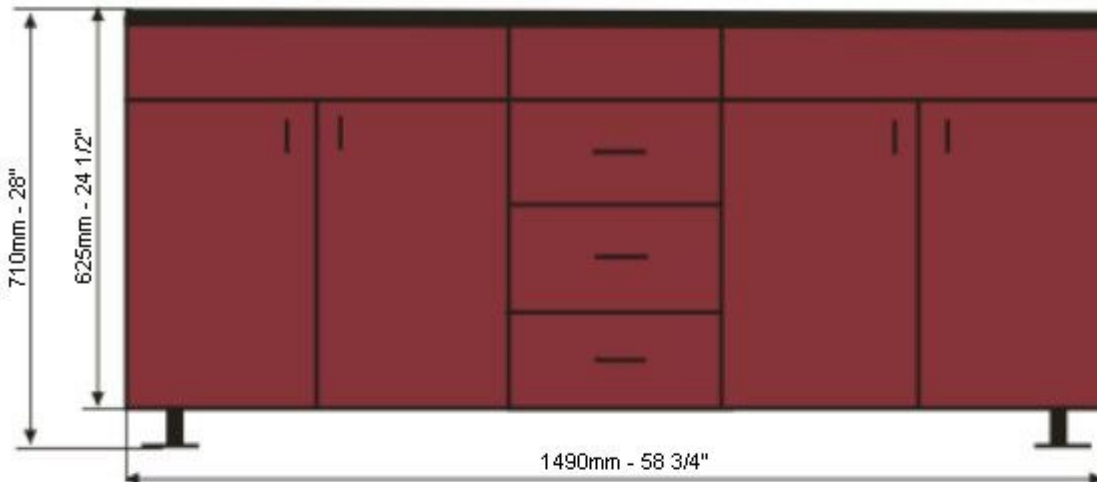

**Aquapat Premium Double Bath Vanity
Model Number: OL-1018LG**

For additional information contact AquaPat Showers at 877 789 AQUA (2782) or visit our website at www.aquapat.com or www.masterfaucet.com