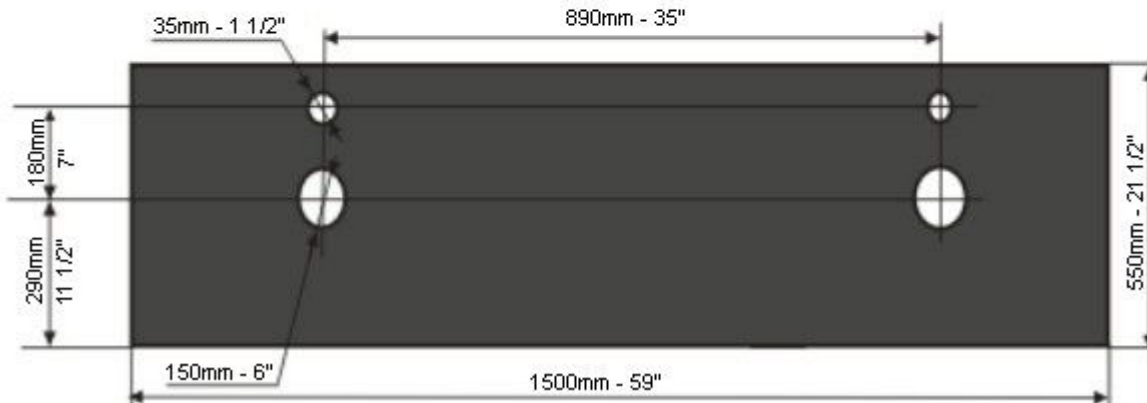

**Aquapat Premium Double Bath Vanity
Model Number: OL-1018LG**

For additional information contact AquaPat Showers at 877 789 AQUA (2782) or visit our website at www.aquapat.com or www.masterfaucet.com