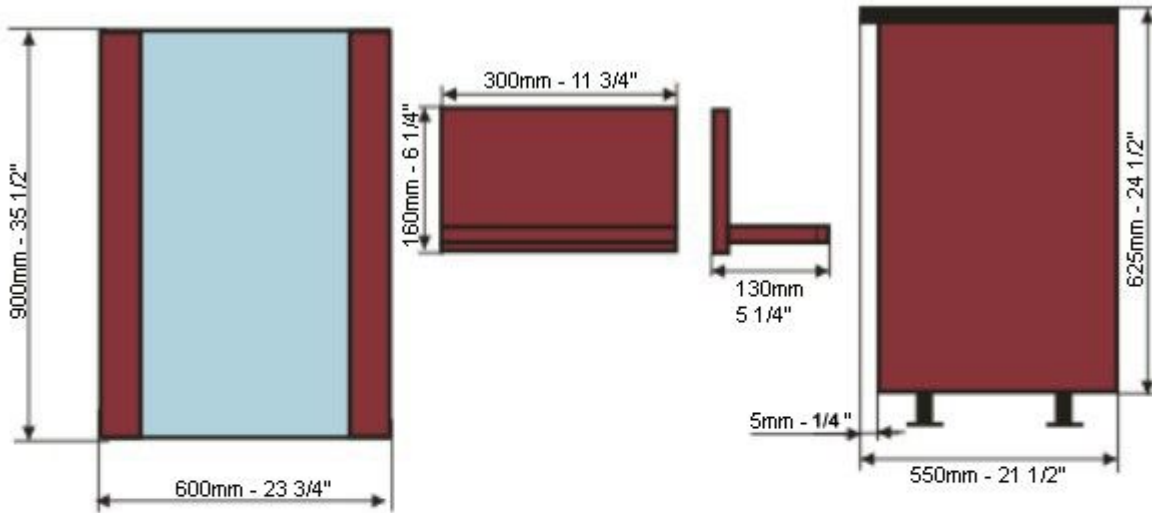

**Aquapat Premium Double Bath Vanity
Model Number: OL-1018LG**

For additional information contact AquaPat Showers at 877 789 AQUA (2782) or visit our website at www.aquapat.com or www.masterfaucet.com