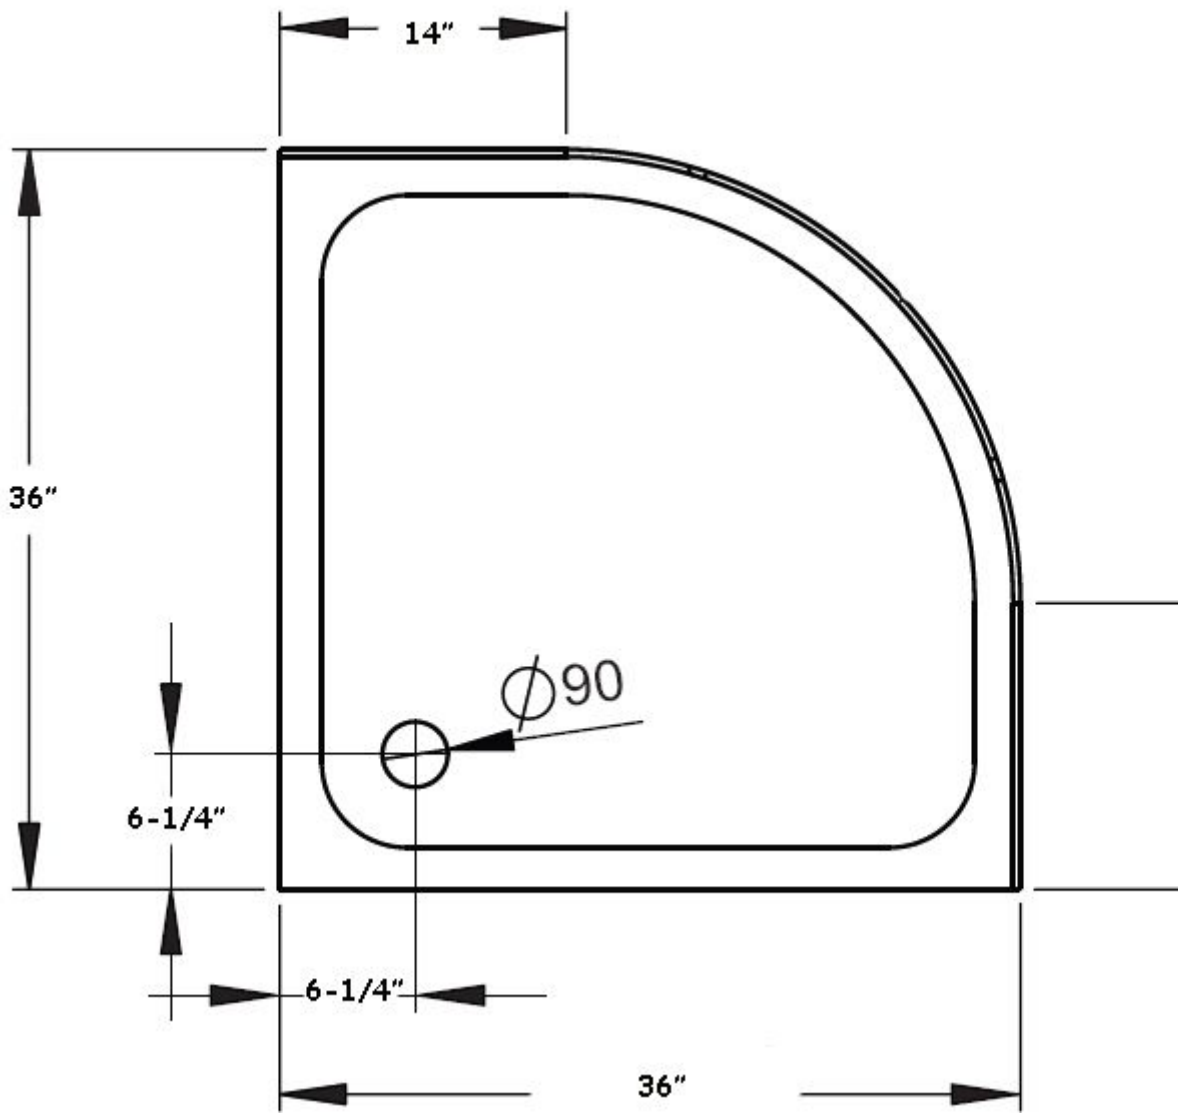

Technical Drawing For Aquapat Premium Shower Cabin 9002

Aquapat Premium Shower Cabin
Model Number: 9002
Dimension: 36" X 36" X 84"

For additional information contact AquaPat Showers at 877 789 AQUA (2782) or visit our website at www.aquapat.com or www.masterfaucet.com