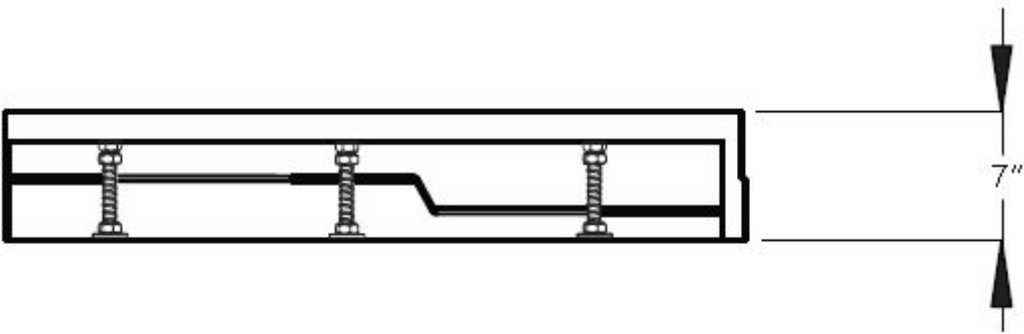

Technical Drawing For Aquapat Premium Shower Cabin 9002

Aquapat Premium Shower Cabin
Model Number: 9002
Dimension: 36" X 36" X 84"

For additional information contact AquaPat Showers at 877 789 AQUA (2782) or visit our website at www.aquapat.com or www.masterfaucet.com