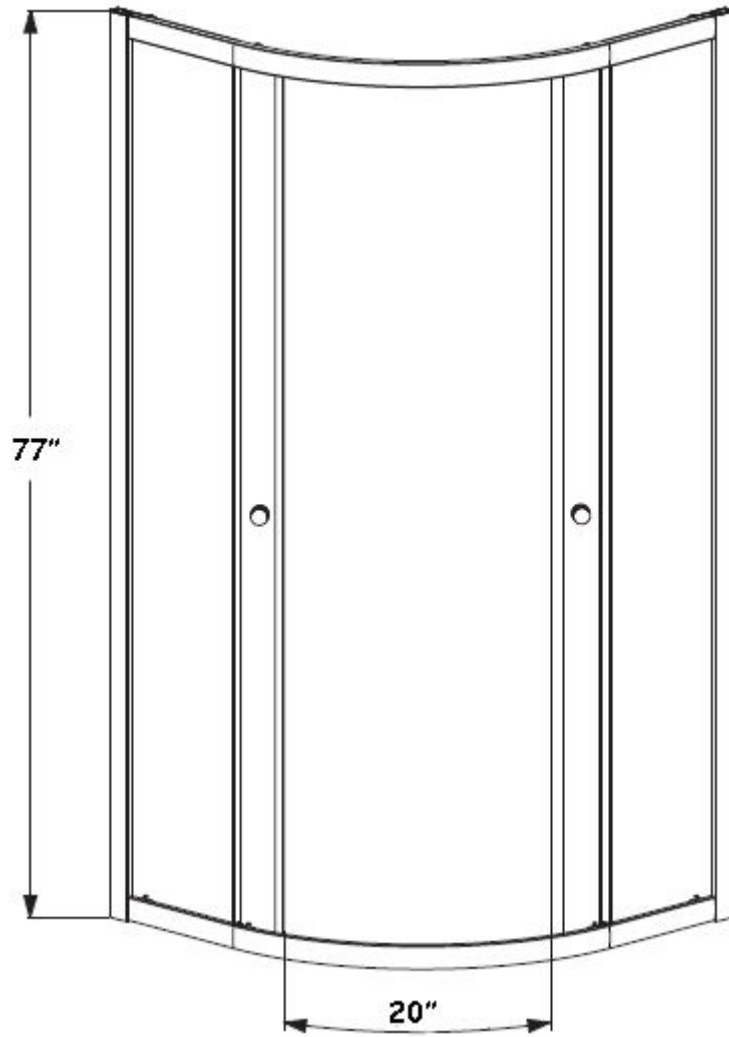

Technical Drawing For Aquapat Premium Shower Cabin 9002

Aquapat Premium Shower Cabin
Model Number: 9002
Dimension: 36" X 36" X 84"

For additional information contact AquaPat Showers at 877 789 AQUA (2782) or visit our website at www.aquapat.com or www.masterfaucet.com