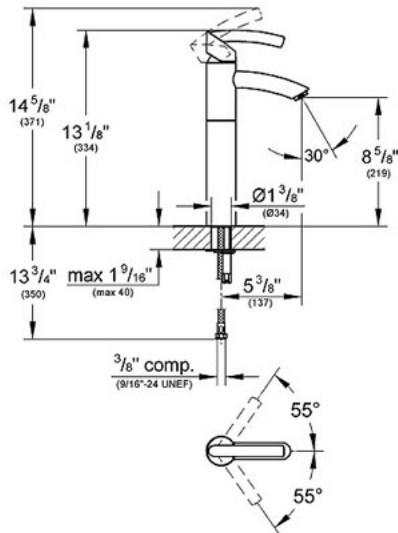

32 425 Deck Mount Vessel Faucet

Description

GROHE SilkMove® Ceramic Cartridges Single-lever handle
 13" tall
 5 3/8" spout reach
 Single-hole installation
 Cast brass
 Ceramic cartridge

Flow Rate

2.2 gpm at 60 psi,
 2.5 gpm at 80 psi