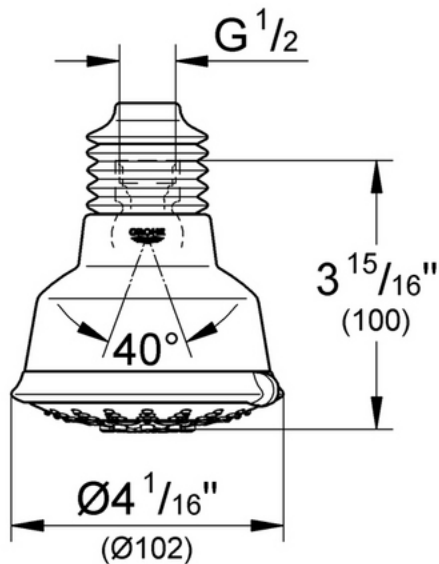

## 27 126 Shower Head 5

### Description

5 Spray Pattern  
1/2" NPT Female Threads  
GROHE DreamSpray® Technology  
SpeedClean® Anti-Lime System