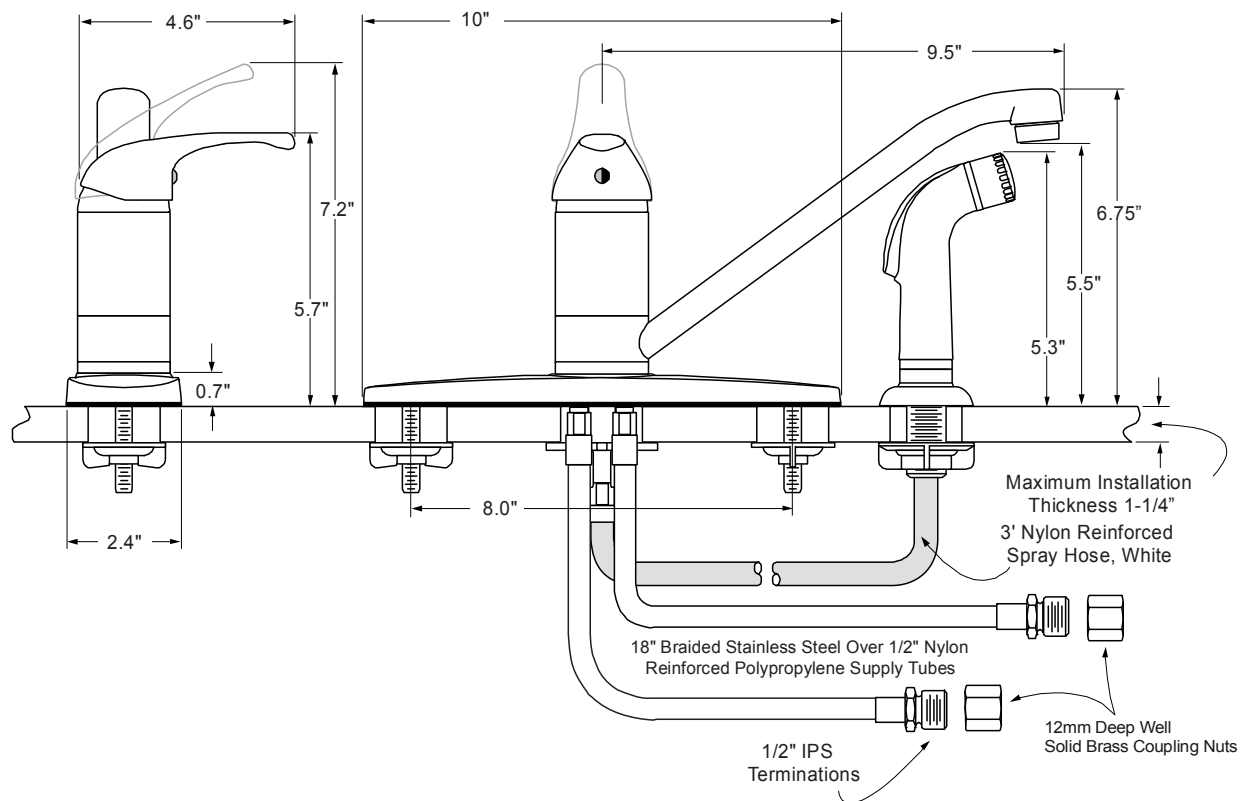

For additional information contact Premier Faucet at 866-745-4010 or visit our website at www.premierfaucet.com