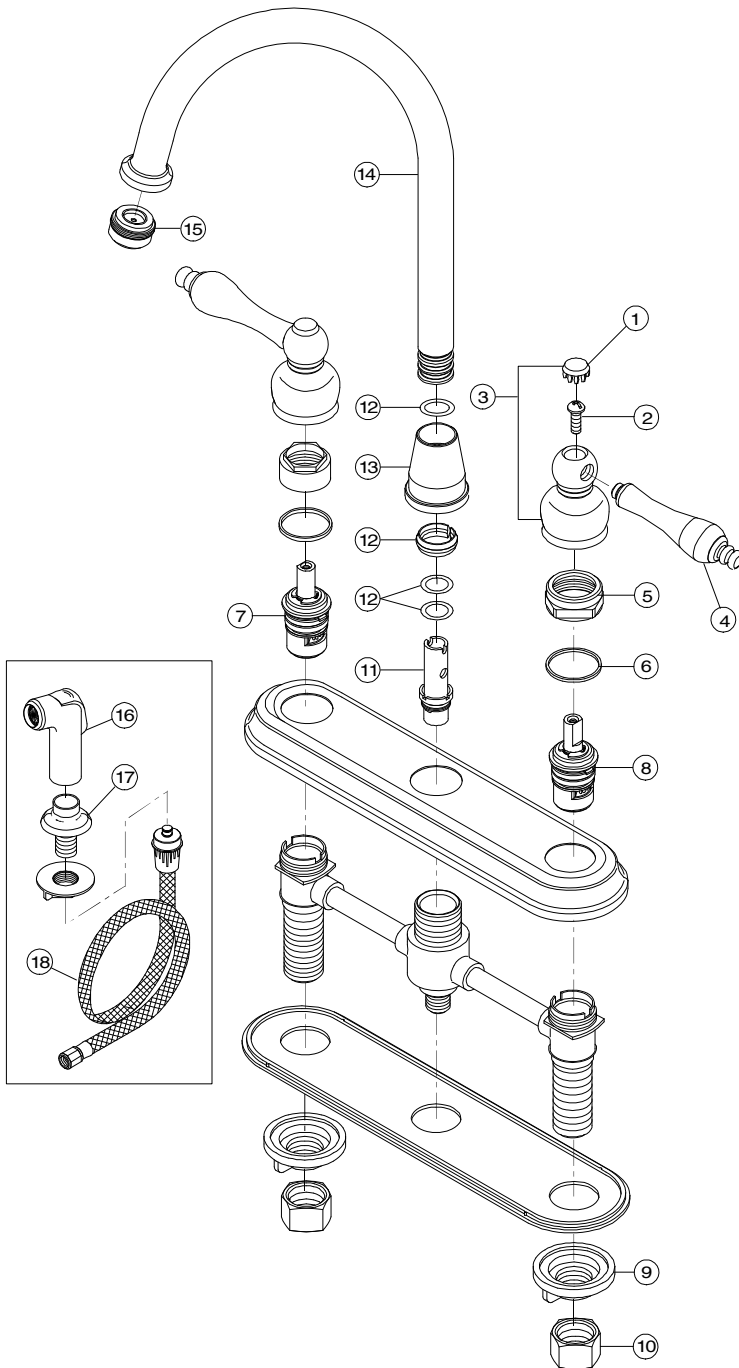

Model 120164

Twin Lever Handle High-Rise Kitchen Faucet
Oil Rubbed Bronze Finish
With Spray
1/2" IPS Connection

Wellington™

Model 120164

Refer to Premier Faucet Parts List Sheet for part numbers and ordering information.

Model 120164

Twin Lever Handle High-Rise Kitchen Faucet
Oil Rubbed Bronze Finish
With Spray
1/2" IPS Connection

Wellington™

Model 120164

Refer to Premier Faucet Parts Schematic Sheet for parts diagram.

INDEX	DESCRIPTION	MATERIAL	QTY	PART NO
1	SCREW COVER H & C SET	BRASS	1	994247
2	HANDLE SCREW	BRASS	2	994146
3	METAL HANDLE ASSY	BRASS	2	994213
4	PORCELAIN INSERT	PORCELAIN	2	994224
5	BONNET NUT	BRASS	2	994323
6	CAP GASKET	POM	2	994515
7	CARTRIDGE - HOT	CERAMIC	1	133508
8	CARTRIDGE - COLD	CERAMIC	1	133509
9	LOCK NUT	BRASS	2	133836
10	COUPLING NUT	BRASS	2	133838
11	SPRAY DIVERTER	PLASTIC	1	994648
12	GASKET KIT	RUBBER	1	994532
13	SPOUT COLLAR	BRASS	1	994584
14	SPOUT	BRASS	1	994474
15	AERATOR	BRASS	1	994103
16	SPRAYER	PLASTIC	1	994302
17	SPRAY CRADLE	PLASTIC	1	994288
18	SPRAY HOSE	PVC	1	153185