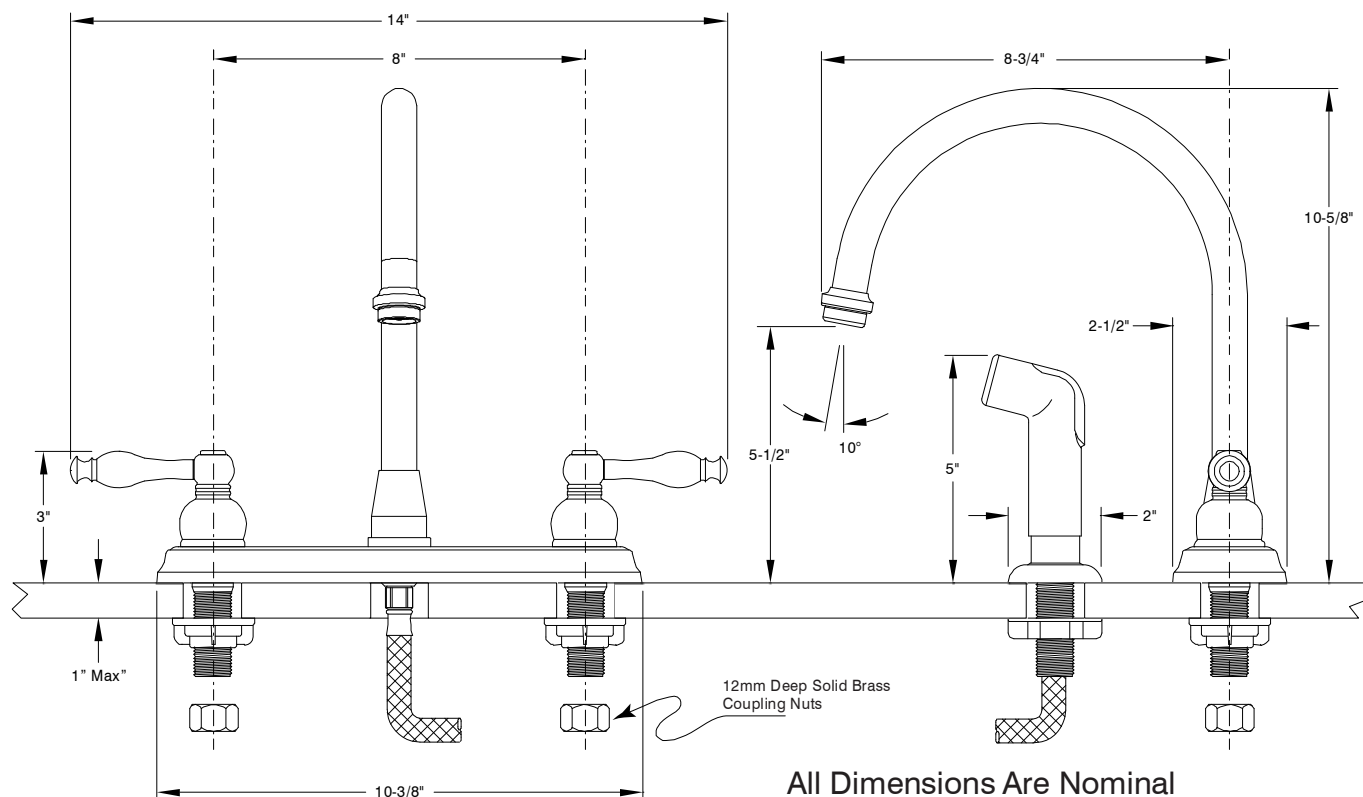

Description

- Twin lever handle teapot style hi-rise kitchen faucet
- Trouble-free brass frame ceramic cartridge
- 8" on-center 4 hole installation
- Brushed nickel finish
- All brass construction
- Hi-arch swivel spout rotates 360°
- Includes optional white porcelain handle inserts
- Includes color matched sprayer with 48" reinforced hose

- Limited Lifetime Warranty
Refer to Premier Faucet warranty program for further details and restrictions.

Wellington™

Model 120163

Twin Lever Handle High-Rise Kitchen Faucet
 Brushed Nickel Finish
 With Spray
 1/2" IPS Connection