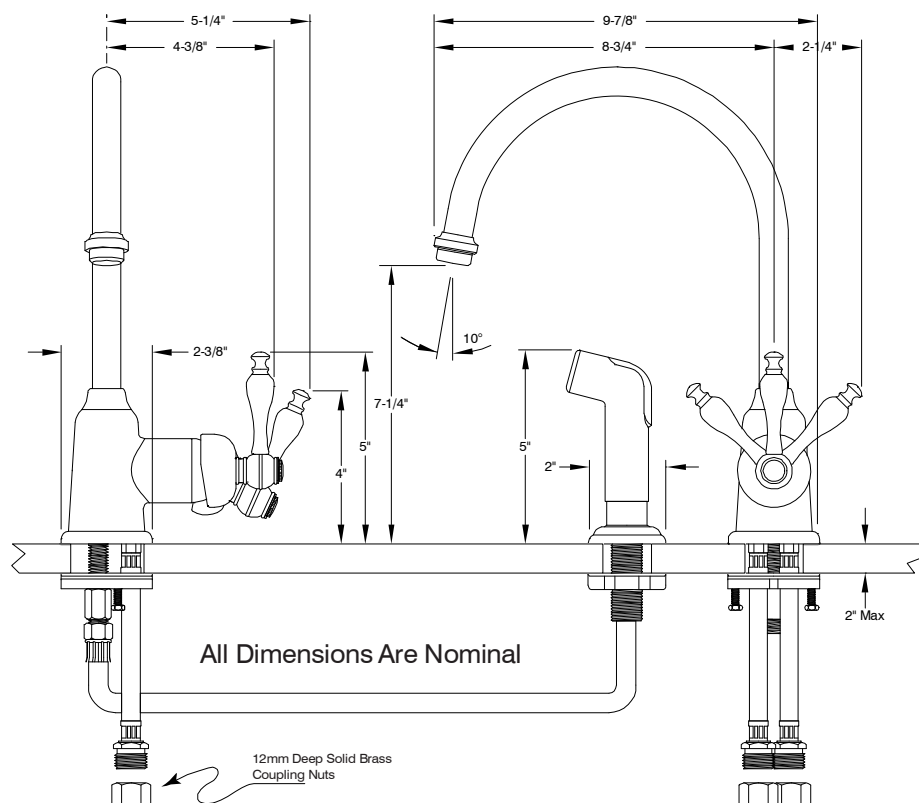

Description

- Single lever handle teapot style single hole mount kitchen faucet
- Trouble-free ceramic cartridge
- Single hole sink mounting only (two hole with sprayer)
- Oil rubbed bronze finish
- All brass construction
- Hi-arch swivel spout rotates 360°
- Includes optional white porcelain handle insert
- Includes color matched sprayer with 48" reinforced hose

- Limited Lifetime Warranty
Refer to Premier Faucet warranty program for further details and restrictions.

Wellington™

Model 120157

Single Lever Handle Kitchen Faucet
 Oil Rubbed Bronze Finish
 Single Hole Mount With Spray
 1/2" IPS Connection