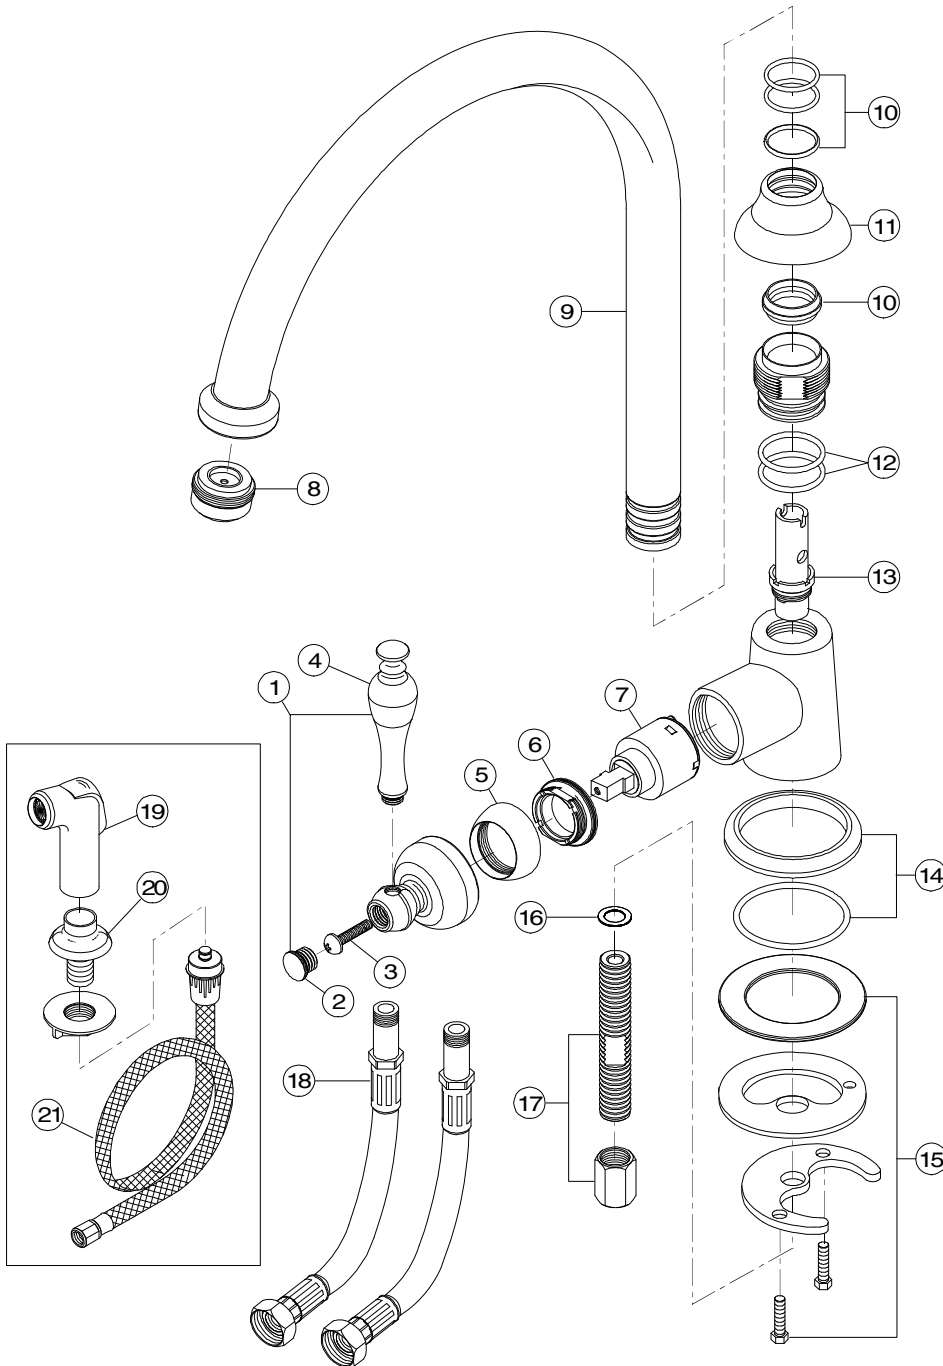

# Model 120157

Single Lever Handle Kitchen Faucet  
Single Hole Mount With Spray  
Oil Rubbed Bronze Finish  
1/2" IPS Connection

# Wellington™

Model 120157

**Refer to Premier Faucet Parts List Sheet for part numbers and ordering information.**

For additional information contact Premier Faucet at 866-745-4010 or visit our website at [www.premierfaucet.com](http://www.premierfaucet.com)

### Model 120157

Single Lever Handle Kitchen Faucet  
Single Hole Mount With Spray  
Oil Rubbed Bronze Finish  
1/2" IPS Connection

*Refer to Premier Faucet Parts Schematic Sheet for parts diagram.*

INDEX	DESCRIPTION	MATERIAL	QTY	PART NO
1	HANDLE ASSEMBLY	BRASS	1	994159
2	SCREW COVER KIT	BRASS	1	994255
3	HANDLE SCREW	BRASS	1	994194
4	PORCELAIN INSERT	PORCELAIN	1	994224
5	CAP	BRASS	1	994360
6	BONNET NUT	BRASS	1	994319
7	CARTRIDGE	CERAMIC	1	994105
8	AERATOR	BRASS	1	994103
9	SPOUT	BRASS	1	994471
10	O-RING & GASKET KIT	RUBBER	2	994545
11	UPPER COLLAR	BRASS	1	994596
12	O-RING	RUBBER	1	994540
13	SPRAY DIVERTER	PLASTIC	1	994648
14	ESCUTCHEON ASSY	BRASS	1	994435
15	INSTALLATION KIT	BRASS	1	994265
16	GASKET	RUBBER	1	994526
17	RISER & FIXTURE NUT	BRASS	1	994578
18	CONNECTOR HOSE	PVC	2	994649
19	SPRAYER	PLASTIC	1	994302
20	SPRAY CRADLE	PLASTIC	1	994288
21	SPRAY HOSE	PVC	1	153185