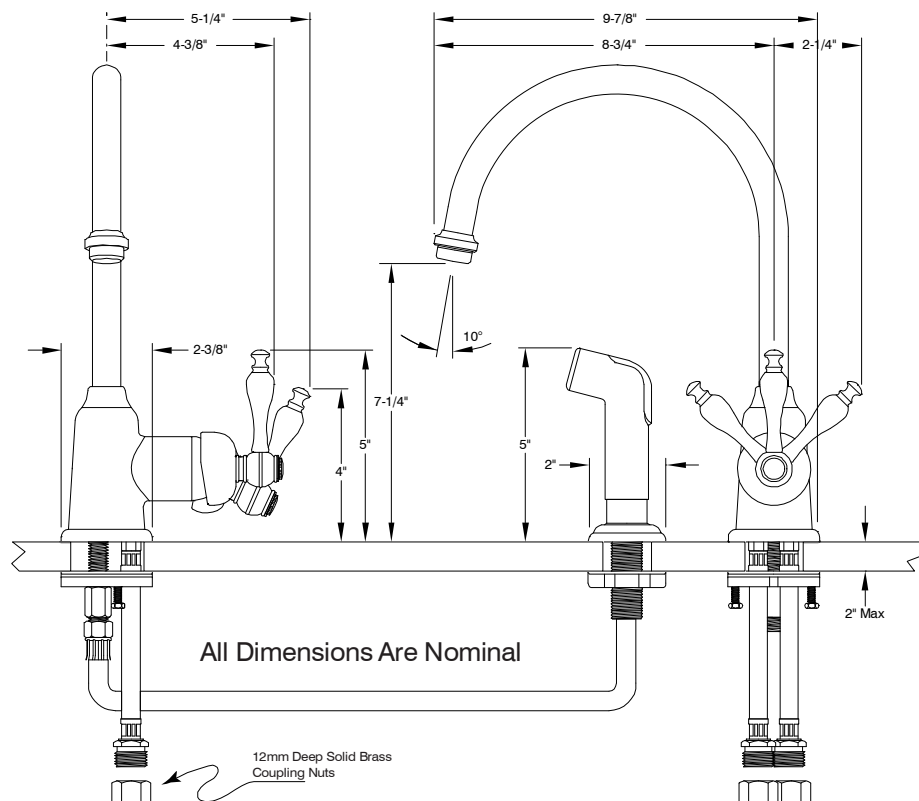

Description

- Single lever handle teapot style single hole mount kitchen faucet
- Trouble-free ceramic cartridge
- Single hole sink mounting only (two hole with sprayer)
- Brushed nickel finish
- All brass construction
- Hi-arch swivel spout rotates 360°
- Includes optional white porcelain handle insert
- Includes color matched sprayer with 48" reinforced hose

- Limited Lifetime Warranty
Refer to Premier Faucet warranty program for further details and restrictions.

Wellington™

Model 120156

Single Lever Handle Kitchen Faucet
 Brushed Nickel Finish
 Single Hole Mount With Spray
 1/2" IPS Connection