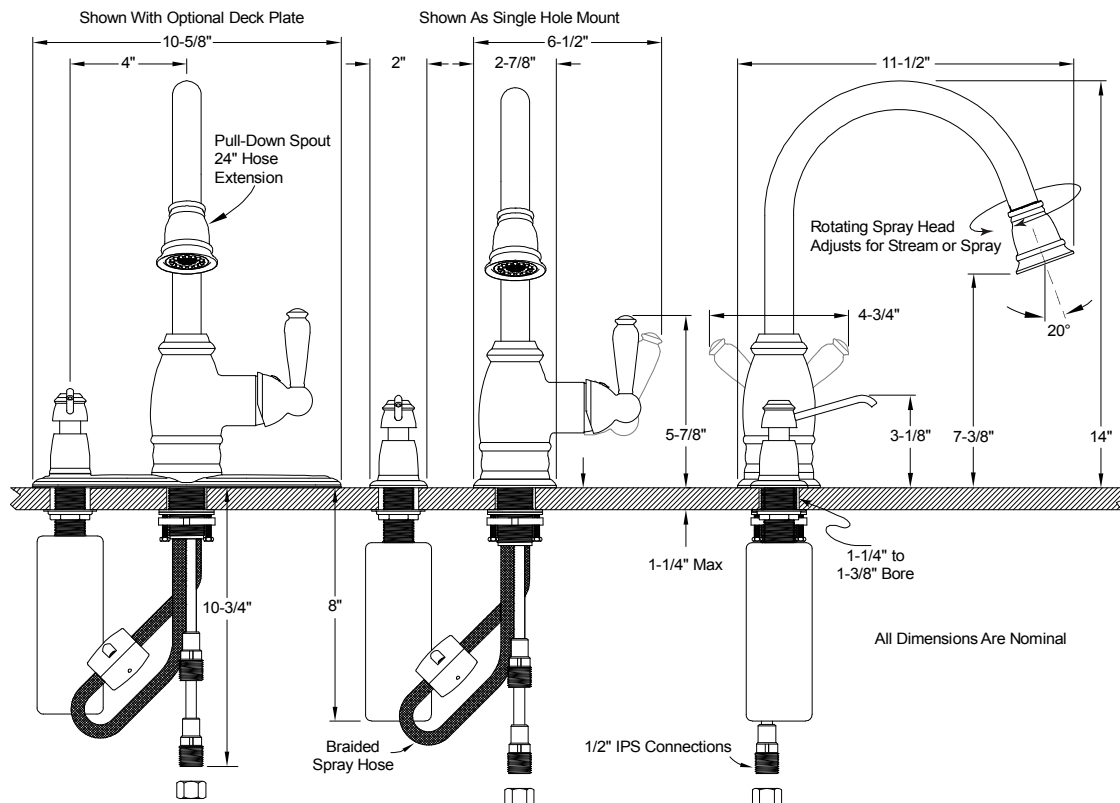

For additional information contact Premier Faucet at 866-745-4010 or visit our website at www.premierfaucet.com