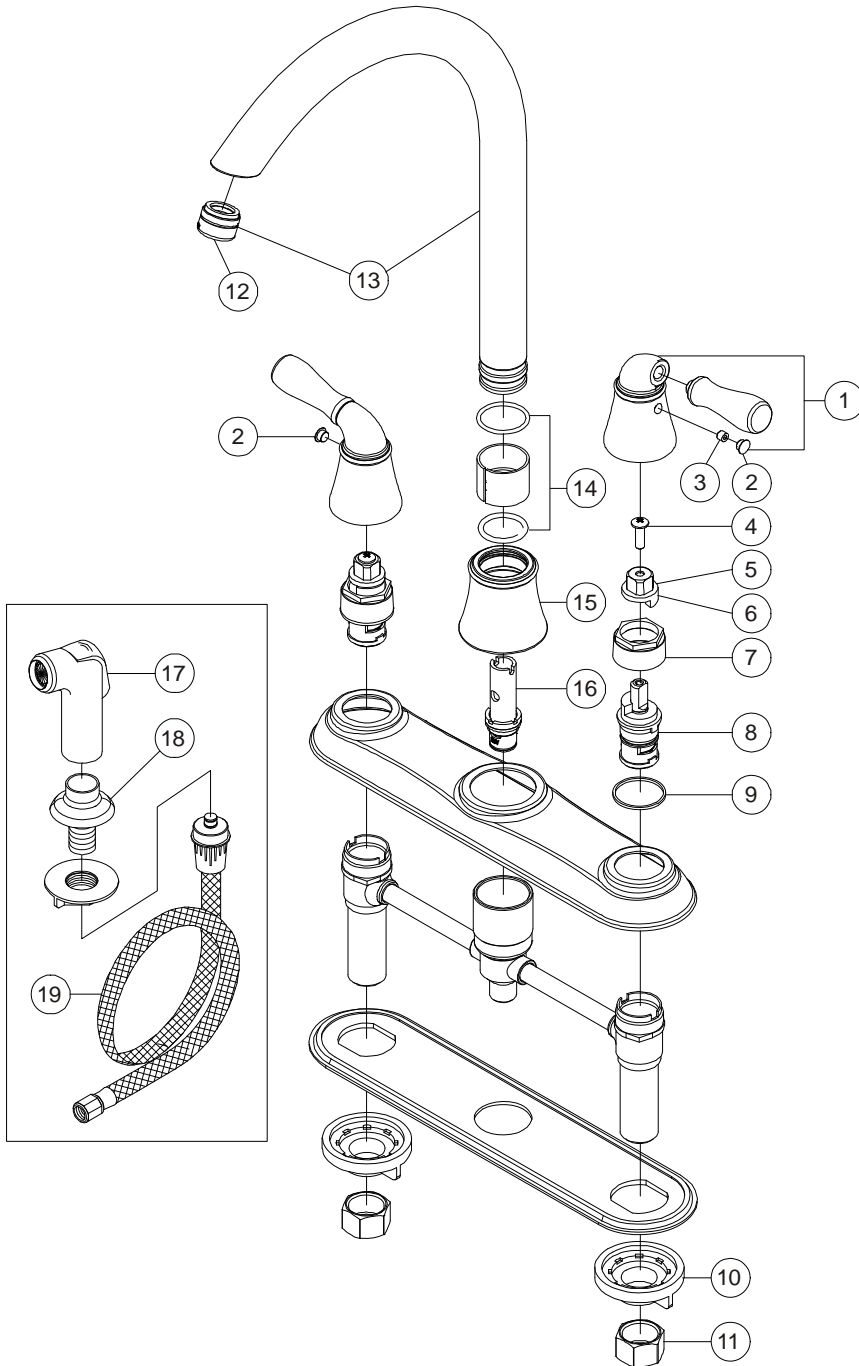

# Model 120047

Twin Lever Handle High-Rise Kitchen Faucet  
Brushed Nickel Finish  
With Spray  
1/2" IPS Connection

# Sanibel™

Model 120047

**Refer to Premier Faucet Parts List Sheet for part numbers and ordering information.**

### Model 120047

Twin Lever Handle High-Rise Kitchen Faucet  
Brushed Nickel Finish  
With Spray  
1/2" IPS Connection

# Sanibel™

Model 120047

*Refer to Premier Faucet Parts Schematic Sheet for parts diagram.*

INDEX	DESCRIPTION	MATERIAL	QTY	PART NO
1	HANDLE ASSEMBLY	BRASS	2	994143
2	INDEX PLUG	PLASTIC	2	994203
3	HANDLE SCREW	STEEL	2	994196
4	STEM SCREW	STEEL	2	994615
5	HANDLE ADAPTER HOT	PLASTIC	1	994121
6	HANDLE ADAPTER COLD	PLASTIC	1	994120
7	BONNET NUT	ZINC	2	994316
8	CARTRIDGE - HOT & COLD	CERAMIC	2	994110
9	CAP GASKET	PLASTIC	2	994515
10	LOCK NUT	PLASTIC	2	133836
11	COUPLING NUT	BRASS	2	133838
12	AERATOR	BRASS	1	994641
13	SPOUT ASSEMBLY	BRASS	1	994492
14	SPOUT GASKET KIT	RUBBER	1	994550
15	SPOUT COLLAR	BRASS	1	994503
16	SPRAY DIVERter	PLASTIC	1	994644
17	SPRAYER	PLASTIC	1	994301
18	SPRAY CRADLE	PLASTIC	1	994289
19	SPRAY HOSE	PVC	1	153185