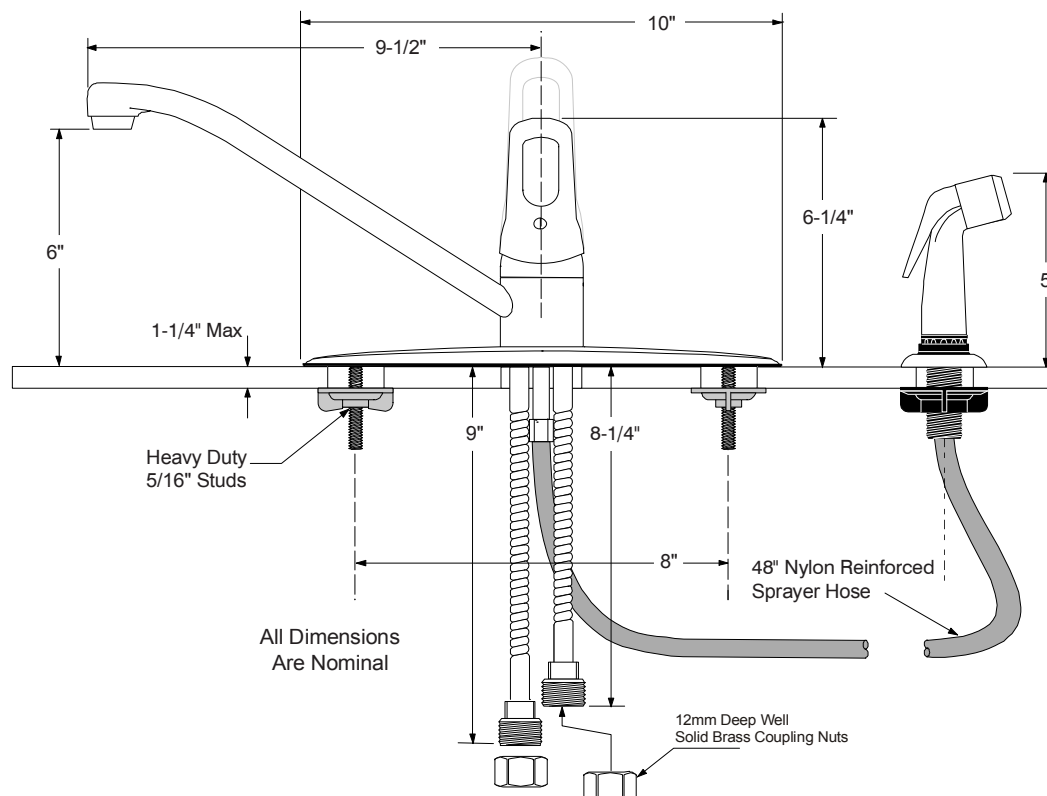

Description

- European styled kitchen faucet
- Single handle washerless control of hot and cold water
- Machined brass valve body
- White painted finish
- Includes color matched sprayer with 48" reinforced hose
- 3/8" OD soft copper corrugated supply lines with 1/2" brass IPS connections
- Internal parts are interchangeable with genuine Delta® repair parts

Performance

- Designed to provide 2.2 GPM at 60 PSI

Compliance

- Designed to comply with requirements of ASME A112.18.1
- Meets low lead requirements of NSF Standard- 61, Section- 9
- Meets low lead requirements of California Proposition- 65
- Complies with the requirements of the UPC (Uniform Plumbing Code)
- Complies with ADA (American With Disabilities Act)
- Meets or exceeds CSA B125

Bayview™

Model 120012

Single Loop Handle Kitchen Faucet
White Painted Finish
With Spray
1/2" IPS Connection

For additional information contact Premier Faucet at 866-745-4010 or visit our website at www.premierfaucet.com