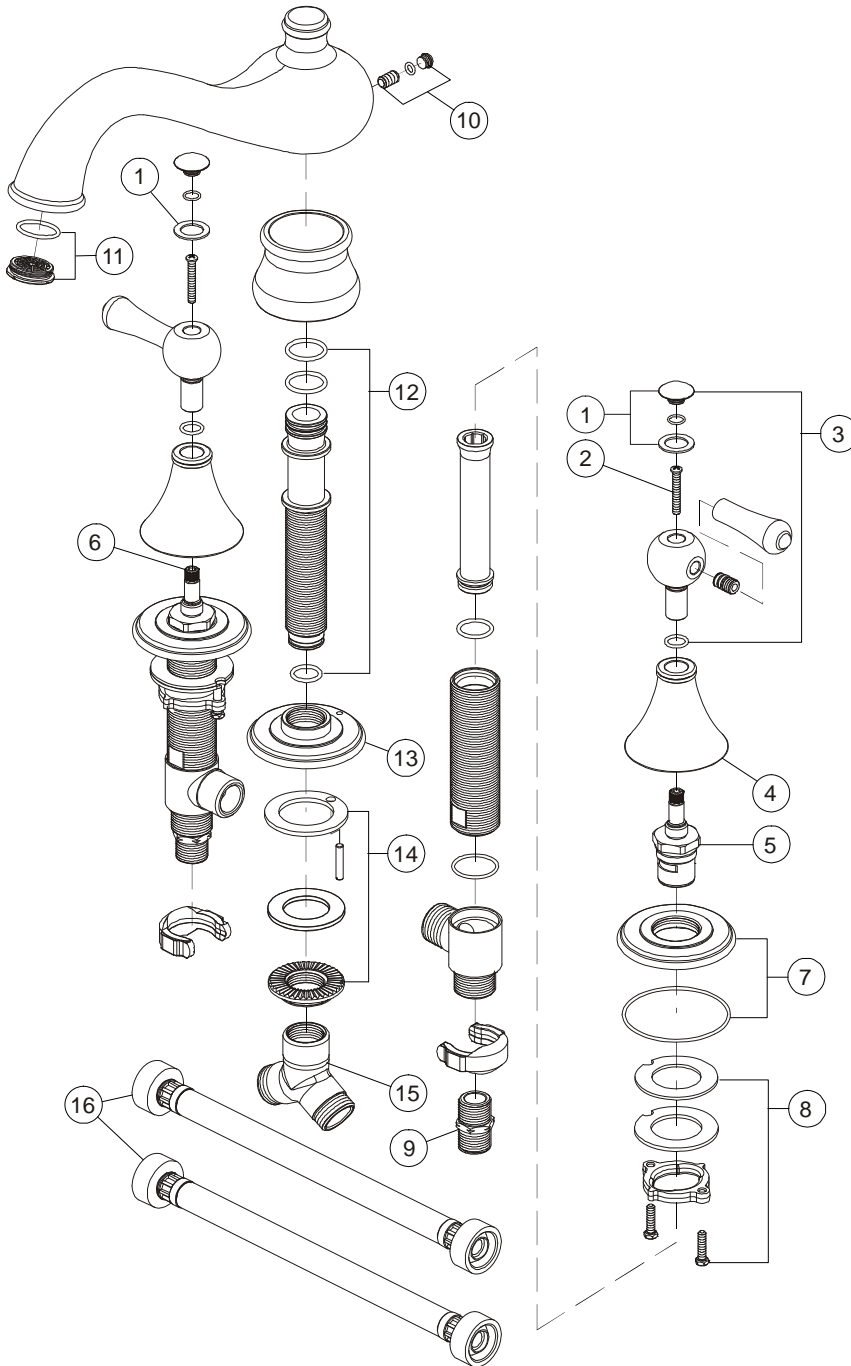

Model 120008

Twin Lever Handle Widespread Roman Tub Faucet
Up To 12" Widespread
Brushed Nickel Finish
1/2" IPS Connection

SONOMA™

Model 120008

Refer to Premier Faucet Parts List Sheet for part numbers and ordering information.

Model 120008

Twin Lever Handle Widespread Roman Tub Faucet
Up To 12" Widespread
Brushed Nickel Finish
1/2" IPS Connection

SONOMA™

Refer to Premier Faucet Parts Schematic Sheet for parts diagram.

INDEX	DESCRIPTION	MATERIAL	QTY	PART NO
1	SCREW COVER ASSY H & C SET	METAL	2	994239
2	HANDLE SCREW	STAINLESS STEEL	2	994193
3	HANDLE ASSEMBLY	METAL	2	994133
4	CANOPY	BRASS	2	994328
5	CARTRIDGE - COLD	CERAMIC	1	994108
6	CARTRIDGE - HOT	CERAMIC	1	994109
7	BASE ASSEMBLY	BRASS	2	994381
8	INSTALLATION KIT	BRASS	2	994263
9	IPS ADAPTER	BRASS	2	994575
10	SPOUT SCREW ASSEMBLY	STAINLESS STEEL	1	994511
11	FLOW CONDITIONER	PLASTIC	1	994514
12	SPOUT RISER ASSY	BRASS	1	994509
13	SPOUT BASE	BRASS	1	994494
14	INSTALLATION KIT	BRASS	1	994264
15	Y CONNECTOR	BRASS	1	994597
16	HOSE	REINFORCED PVC	2	994559